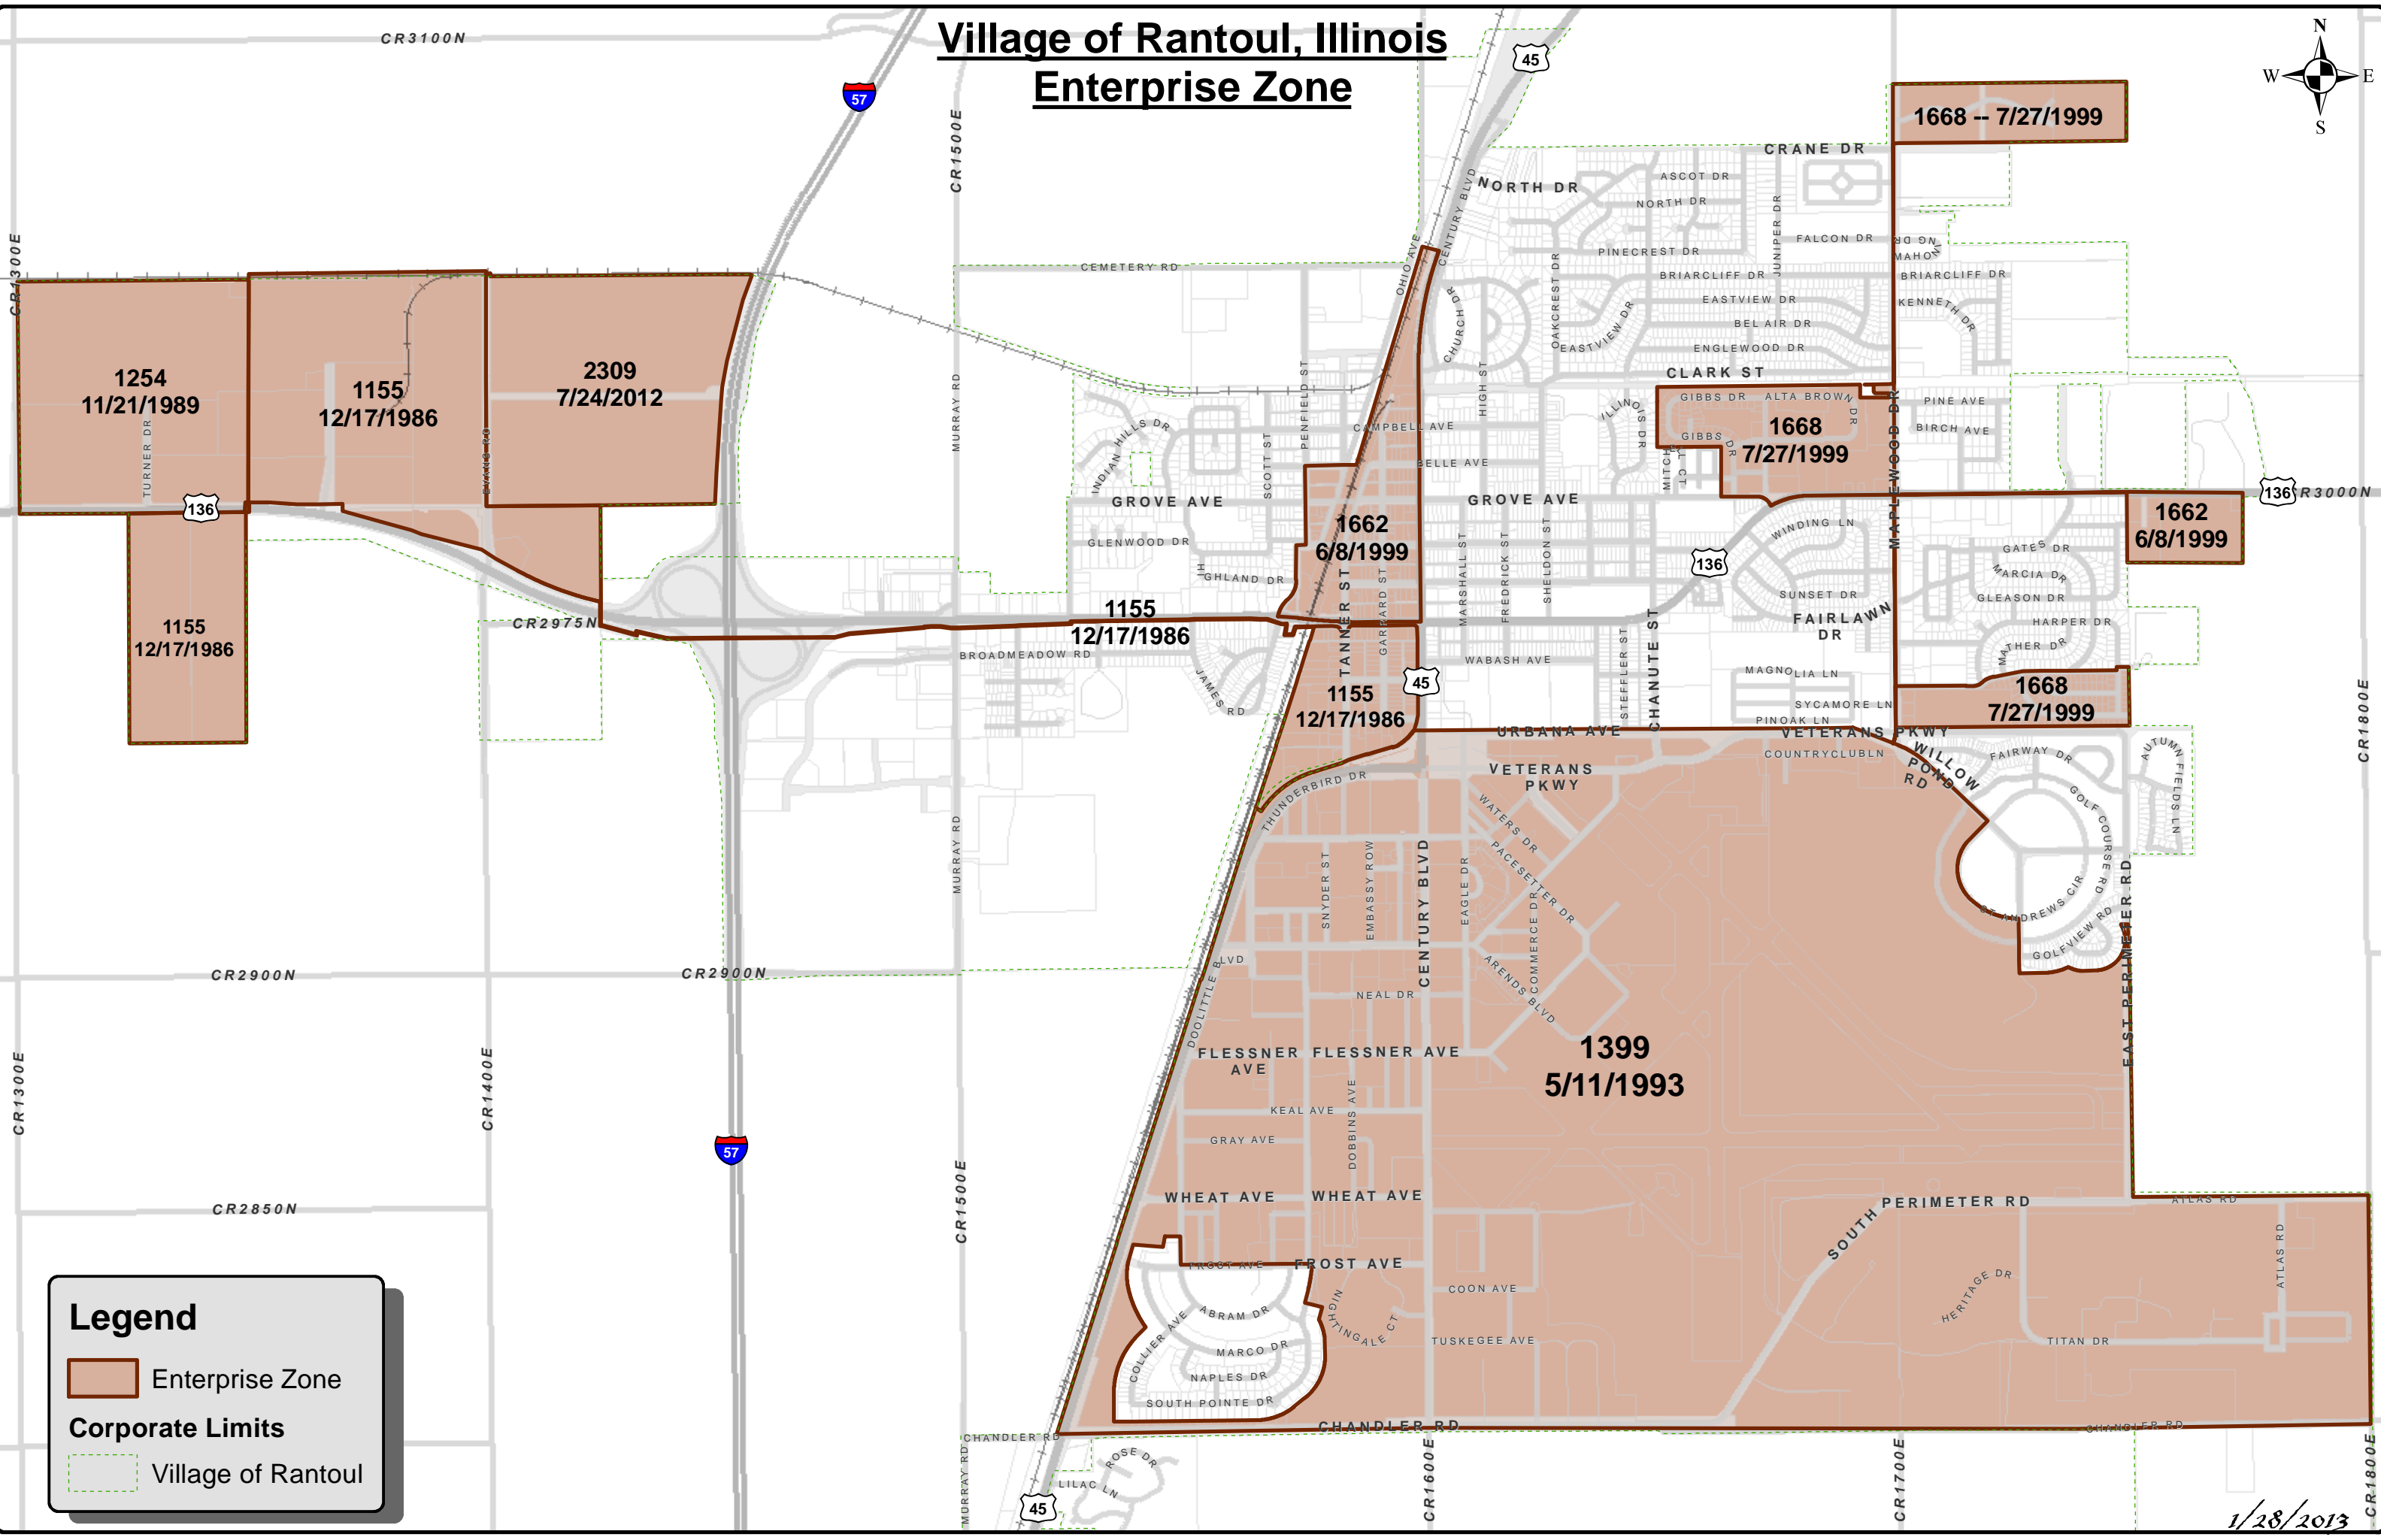

Village of Rantoul, Illinois Enterprise Zone

Legend

-  Enterprise Zone
- Corporate Limits
- Village of Rantoul

1668 -- 7/27/1999

1254
11/21/1989

1155
12/17/1986

2309
7/24/2012

1155
12/17/1986

1662
6/8/1999

1668
7/27/1999

1662
6/8/1999

1155
12/17/1986

1155
12/17/1986

1668
7/27/1999

1399
5/11/1993